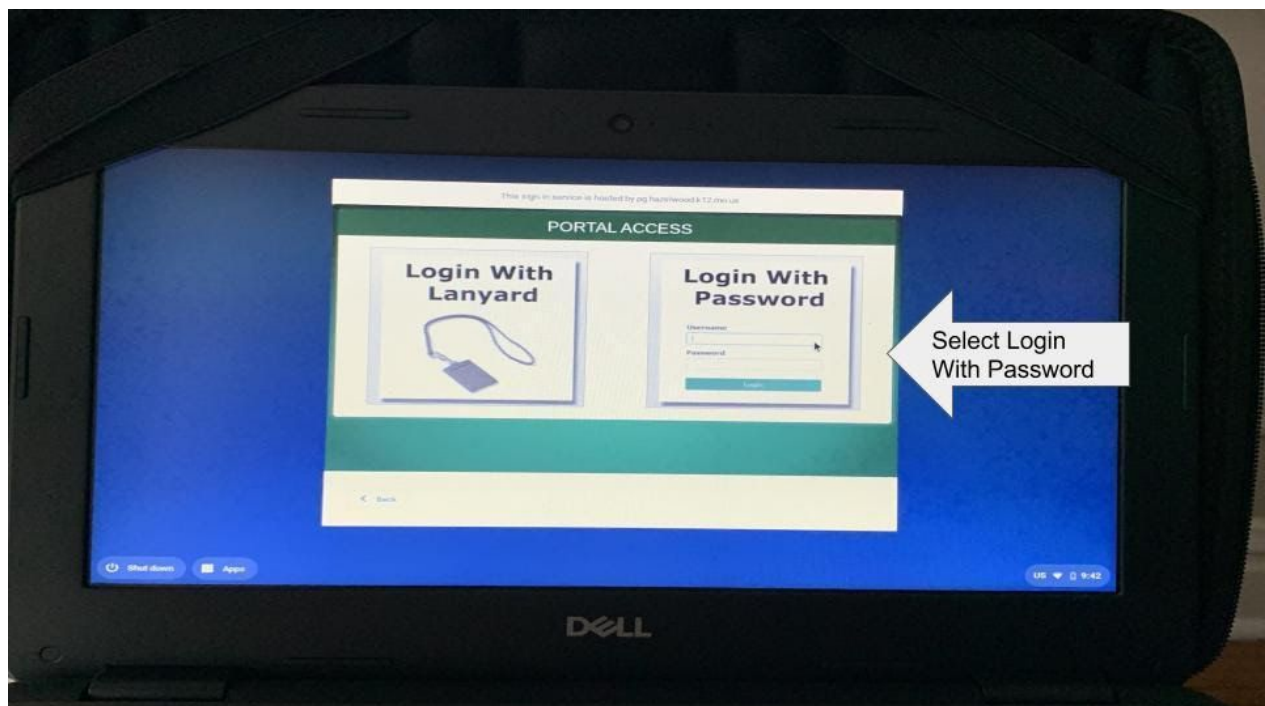

CHROMEBOOK LOGIN (NEW HAZELWOOD SCHOOL DISTRICT STUDENTS)

The pictures below will assist Kindergarten-3rd graders & new Hazelwood School District students to login on their Chromebook.

Standard Login Format:

- **Username:** Student ID Number (This can be found in Parent Portal)
- **Password:** HSDmmdyy (**Example:** If you child was born on August 16, 2008, their password would be HSD081608)

Step 1:

Step 2: