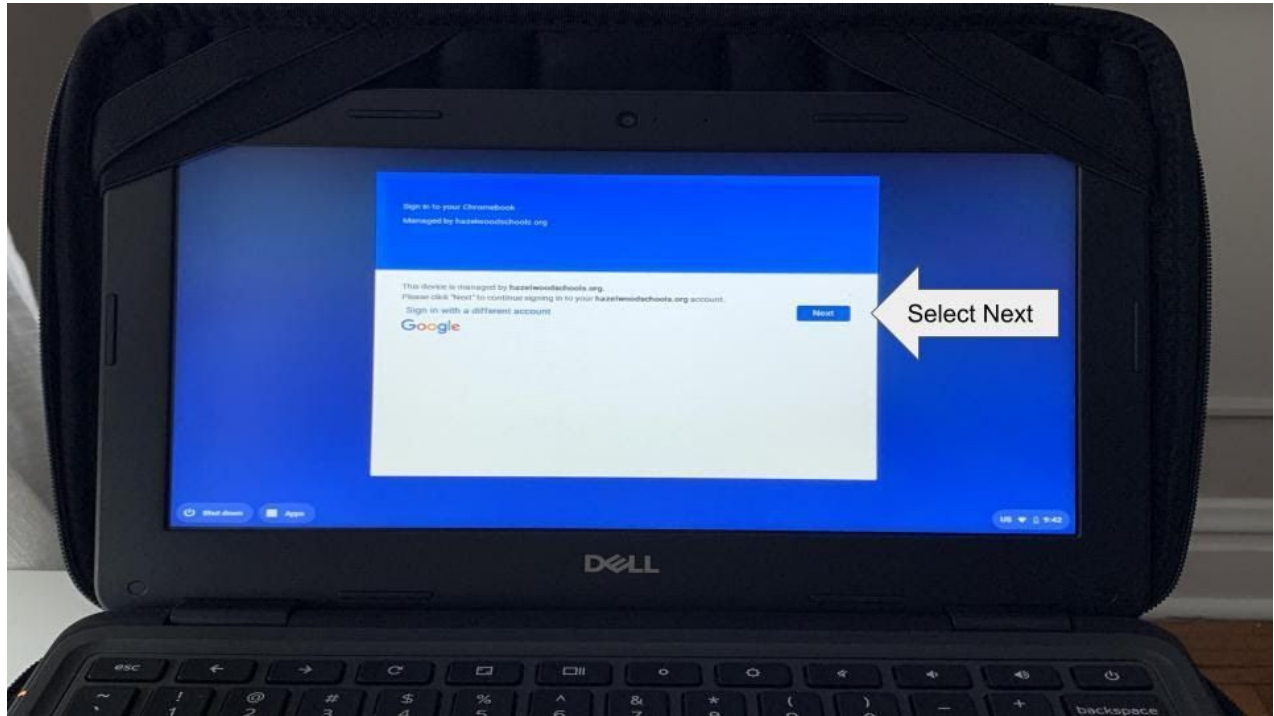

CHROMEBOOK LOGIN (NEW HAZELWOOD SCHOOL DISTRICT STUDENTS)

The pictures below will assist Kindergarten-3rd graders & new Hazelwood School District students to login on their Chromebook.

Standard Login Format:

- **Username:** Student ID Number (This can be found in Parent Portal)
- **Password:** HSDmmdyy (**Example:** If you child was born on August 16, 2008, their password would be HSD081608)

Step 1: